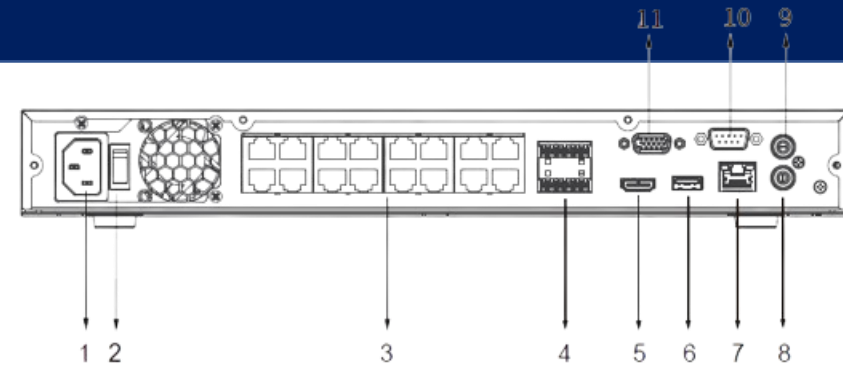

- 16/32-channel IP video access
- Smart H.265+/Smart H.264+/H.265/H.264; H.265 auto switch
- Max 200 Mbps incoming bandwidth
- Up to 8MP resolution for preview and playback
- 8-channel decoding@1080p (30 fps)
- AI by Camera: Perimeter protection; SMD Plus; people counting; heat map
- Support IPC UPnP, 16 PoE ports

Smart Codec

With advanced scene-adaptive rate control algorithm, Dahua smart codec technology realizes the higher encoding efficiency than H.265 and H.264, provides high-quality video, and reduces the cost of storage and transmission.

ANR (Automatic Network Replenishment Technology)

Video record in SD card in IP cameras when the network breaks down, and after the network recovered, the video will be transferred to device and then recorded in it.

DMSS

The DMSS app is available on the iOS App Store and Google Play. It makes surveillance easy and simple, allowing you to remotely access back-end devices, view live video, receive event push notifications, and search for recorded videos from an iPhone, iPad, or Android phone at anytime from virtually anywhere.

1 Power Input	2 Power Switch
3 PoE Ports	4 Alarm In/Out
5 HDMI Port	6 USB Port
7 Network Port	8 AUDIO IN, RCA Connector
9 AUDIO OUT, RCA Connector	10 RS-232 Port
11 VGA Port	

Series Overview

The NVR is compatible with numerous third-party devices, which make it the perfect solution for surveillance systems that work independently of video management system (VMS). It features an open architecture that supports multi-user access and is compatible with ONVIF 2.4 protocol, enabling interoperability with 4K cameras.

Functions

Perimeter Protection by Camera

Automatically filters out false alarms caused by animals, rustling leaves, bright lights, and more. Enables system to act secondary recognition for the targets. Improving alarm accuracy.

SMD Plus by Camera

With intelligent algorithm, Dahua smart motion detection technology can categorize the targets that trigger motion detection and filter the motion detection alarm triggered by non-concerned targets to realize effective and accurate alarm.

People Counting by Camera

With deep learning algorithm, Dahua People Counting technology can track and process moving human body targets to realize the accurate statistics of enter No., leave No., and In Area No. Working with management platform, it outputs yearly/monthly/weekly/daily reports to meet your requirements.