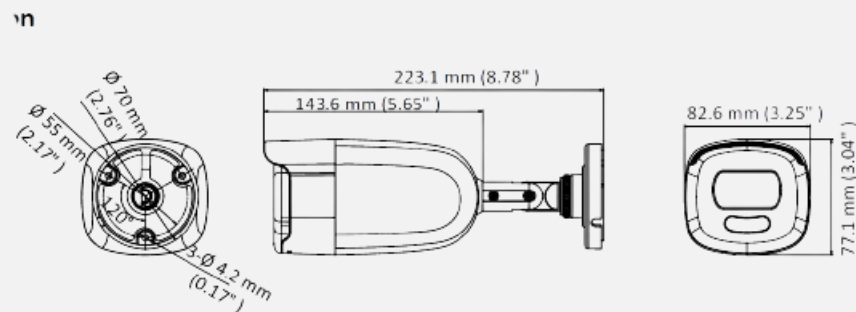

## Key Feature

- 2 MP high performance CMOS
- 1920 × 1080 resolution
- Full time color
- 3.6 mm, 6 mm fixed lens
- Up to 40 m white light distance
- OSD menu, 3D DNR, true WDR
- 4 in 1 video output (switchable TVI/AHD/CVI/CVBS)
- IP67
- Up the coax (HIKVISION-C)

Camera	
Image Sensor	2 MP CMOS image sensor
Resolution	1920 (H) × 1080 (V)
Frame Rate	PAL: 1080p@25fps NTSC: 1080p@30fps
Min. illumination	Color: 0.0005 Lux @ (F1.0, AGC ON), 0 Lux with white light
Shutter Time	PAL: 1/25 s to 1/50, 000 s NTSC: 1/30 s to 1/50, 000 s
Slow Shutter	Max. 16x
Lens	3.6 mm, 6 mm fixed lens
Field of View	3.6 mm, horizontal FOV: 83.0°, vertical FOV: 44.4°, diagonal FOV: 98.0° 6 mm, horizontal FOV: 51.0°, vertical FOV: 28.5°, diagonal FOV: 58.7°
Lens Mount	M16
Day & Night	Color
Angle Adjustment	Pan: 0° to 360°; Tilt: 0° to 180°; Rotate: 0° to 360°
Synchronization	Internal synchronization
WDR (Wide Dynamic Range)	130 dB