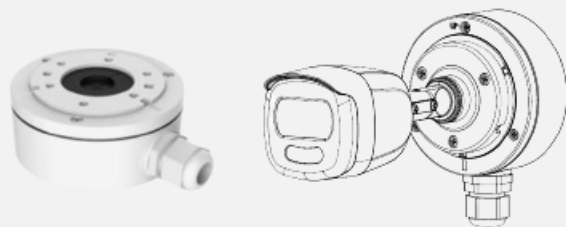

## Key Feature

- 2 MP high performance CMOS
- 1920 × 1080 resolution
- Full time color
- 3.6 mm, 6 mm fixed lens
- Up to 40 m white light distance
- OSD menu, 3D DNR, true WDR
- 4 in 1 video output (switchable TVI/AHD/CVI/CVBS)
- IP67
- Up the coax (HIKVISION-C)

Camera	
Image Sensor	2 MP CMOS image sensor
Resolution	1920 (H) × 1080 (V)
Frame Rate	PAL: 1080p@25fps NTSC: 1080p@30fps
Min. illumination	Color: 0.0005 Lux @ (F1.0, AGC ON), 0 Lux with white light
Shutter Time	PAL: 1/25 s to 1/50, 000 s NTSC: 1/30 s to 1/50, 000 s
Slow Shutter	Max. 16x
Lens	3.6 mm, 6 mm fixed lens
Field of View	3.6 mm, horizontal FOV: 83.0°, vertical FOV: 44.4°, diagonal FOV: 98.0° 6 mm, horizontal FOV: 51.0°, vertical FOV: 28.5°, diagonal FOV: 58.7°
Lens Mount	M16
Day & Night	Color
Angle Adjustment	Pan: 0° to 360°; Tilt: 0° to 180°; Rotate: 0° to 360°
Synchronization	Internal synchronization
WDR (Wide Dynamic Range)	130 dB